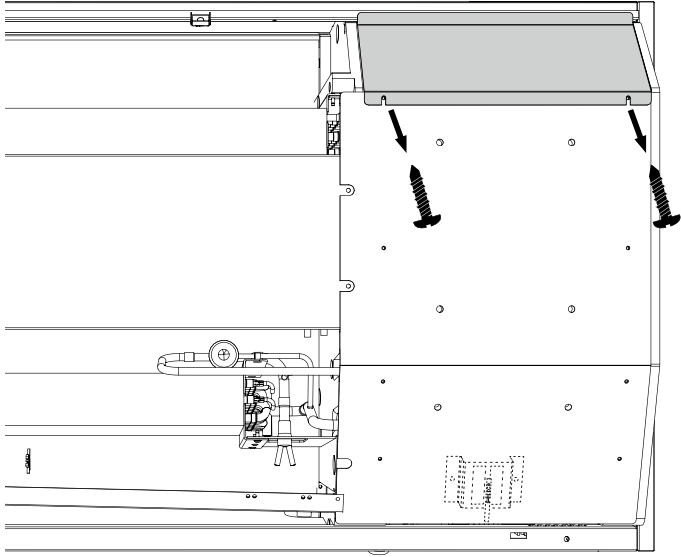

INSTRUCTION

External RH sensor for CDP-(T)/CDF 40-50-70

1

2

3

4

5

6