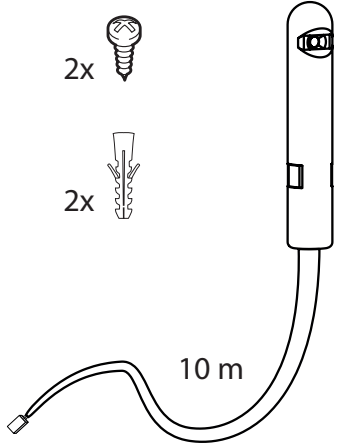

INSTRUCTION

External RH sensor for CDP-(T)/CDF 40-50-70

1

2

3

4

5

6

15

16

17

18

19

052506